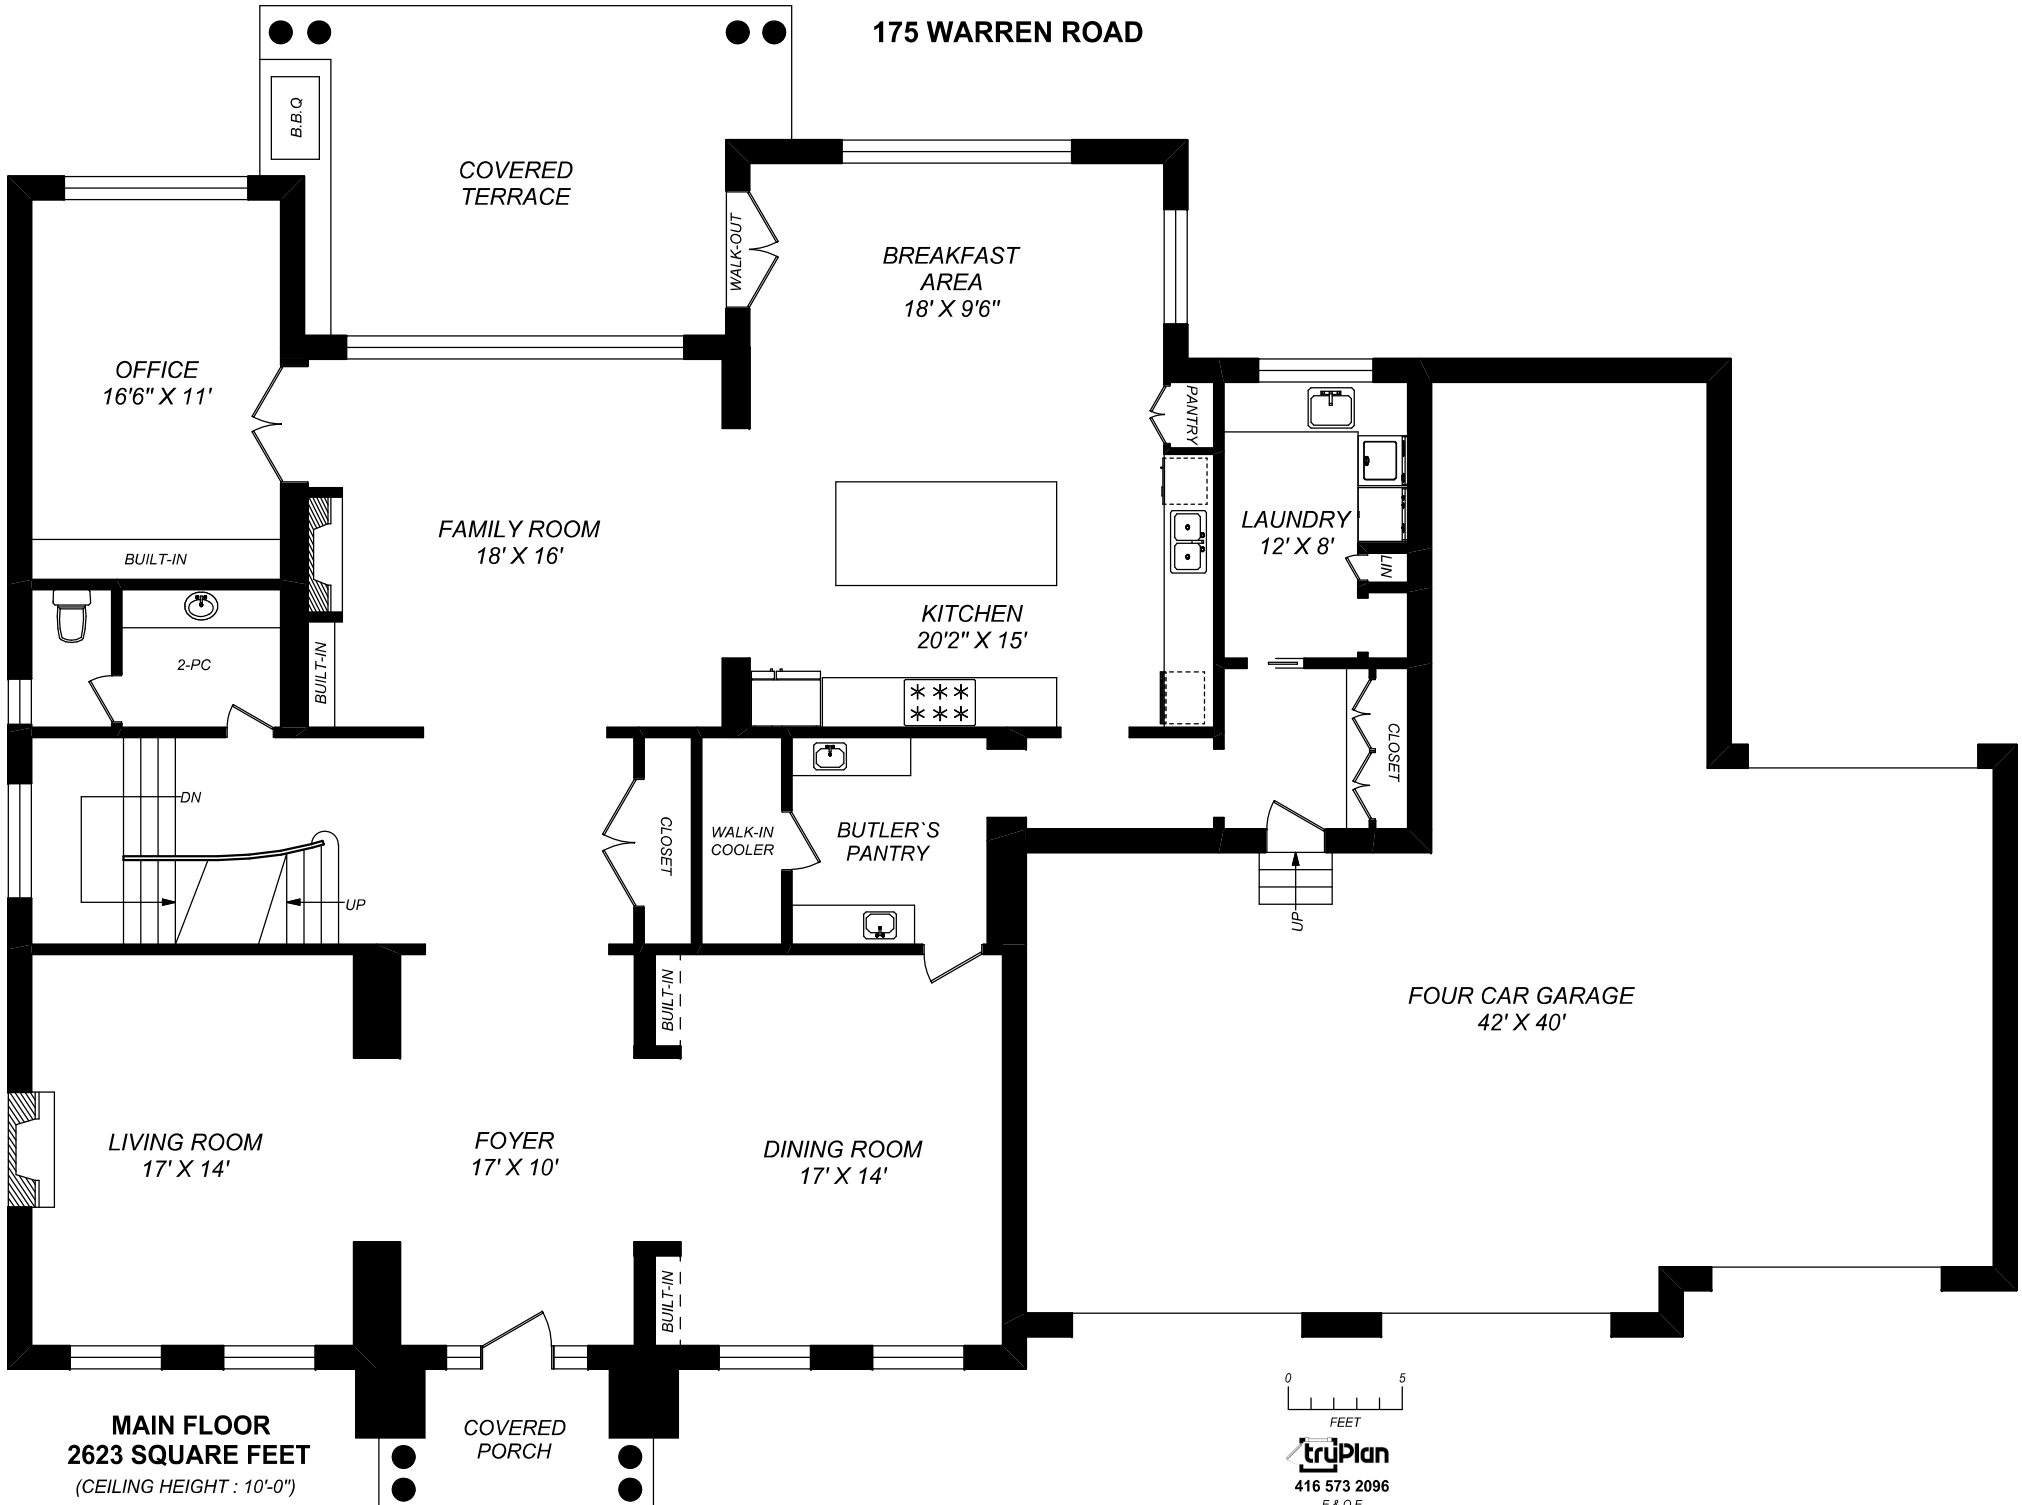

175 WARREN ROAD

MAIN FLOOR
2623 SQUARE FEET
(CEILING HEIGHT : 10'-0")

truPlan
416 573 2096